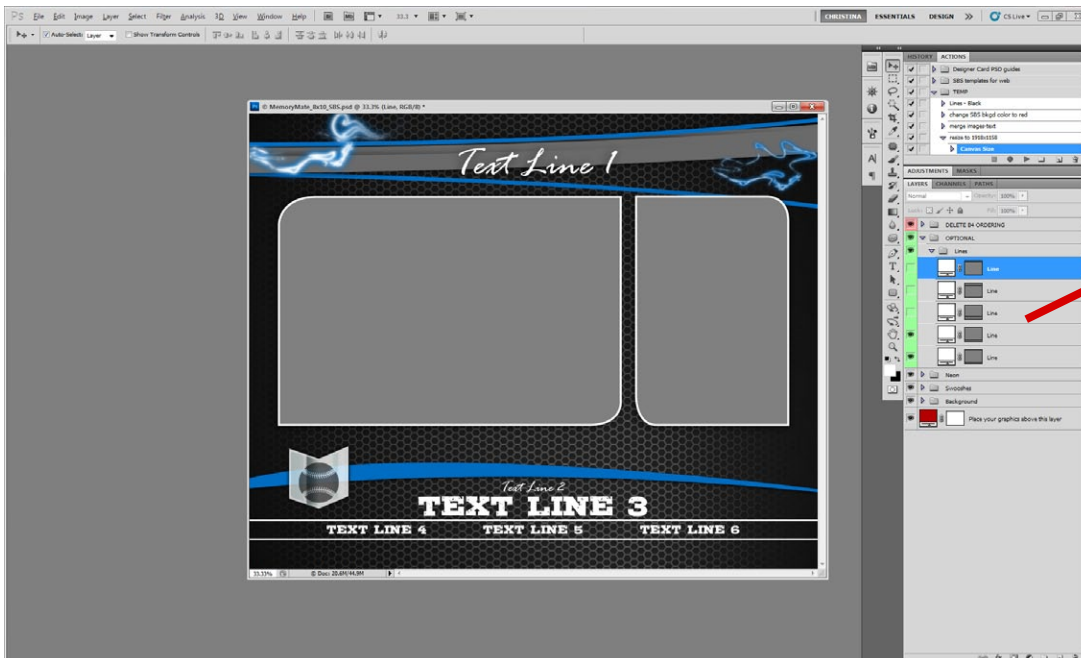

Inside the “OPTIONAL” folder are graphic elements that you may choose to keep on or turn off. If you turn them off, they will not print as part of the final product.

In this example, the optional folder contains a set of horizontal lines. Some work well with the graphics in the background and some do not. The two lines at the top have been turned off as well as one of the lines at the bottom.