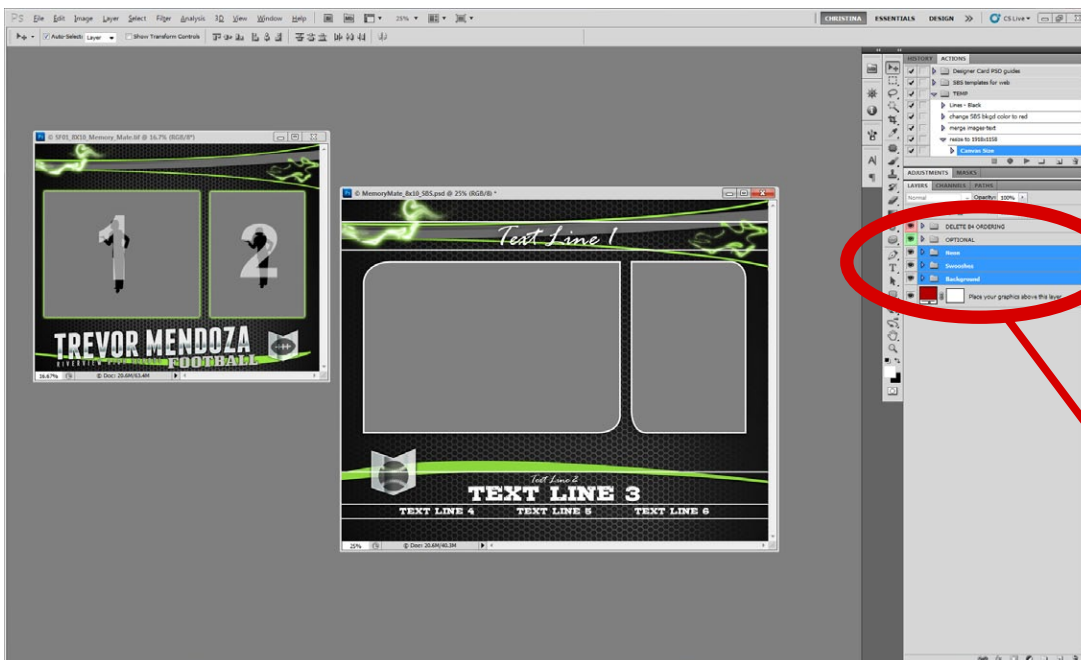

INSTRUCTIONS

Studio Background Templates
ACADEMY SERIES

Open the Studio Background psd file and the graphic you want to use for the background of the template.

You will see a background layer and a red folder named "DELETE B4 ORDERING" in each template. In some templates, you will also see a green "OPTIONAL" folder.

In this example we are using graphics purchased from Graphic Authority. To visit their web site, go to www.graphicauthority.com. Enter the coupon code "HH20" and receive 20% off your order!

Drag the graphic layer(s) you wish to use to the studio background template. They should be placed directly above the red background layer in the template psd.

In this example, the neon green accents have been changed to blue and some of the accent graphics have been resized to better fit around the text lines.

Inside the “OPTIONAL” folder are graphic elements that you may choose to keep on or turn off. If you turn them off, they will not print as part of the final product.

In this example, the optional folder contains a set of horizontal lines. Some work well with the graphics in the background and some do not. The two lines at the top have been turned off as well as one of the lines at the bottom.