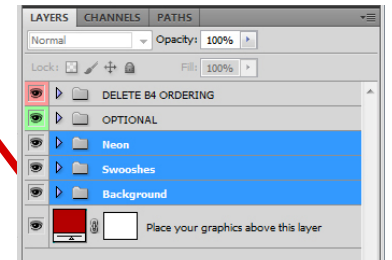

INSTRUCTIONS

Studio Background Templates
ACADEMY SERIES

Open the Studio Background psd file and the graphic you want to use for the background of the template.

You will see a background layer and a red folder named "DELETE B4 ORDERING" in each template. In some templates, you will also see a green "OPTIONAL" folder.

In this example we are using graphics purchased from Graphic Authority. To visit their web site, go to www.graphicauthority.com. Enter the coupon code "HH20" and receive 20% off your order!

Drag the graphic layer(s) you wish to use to the studio background template. They should be placed directly above the red background layer in the template psd.