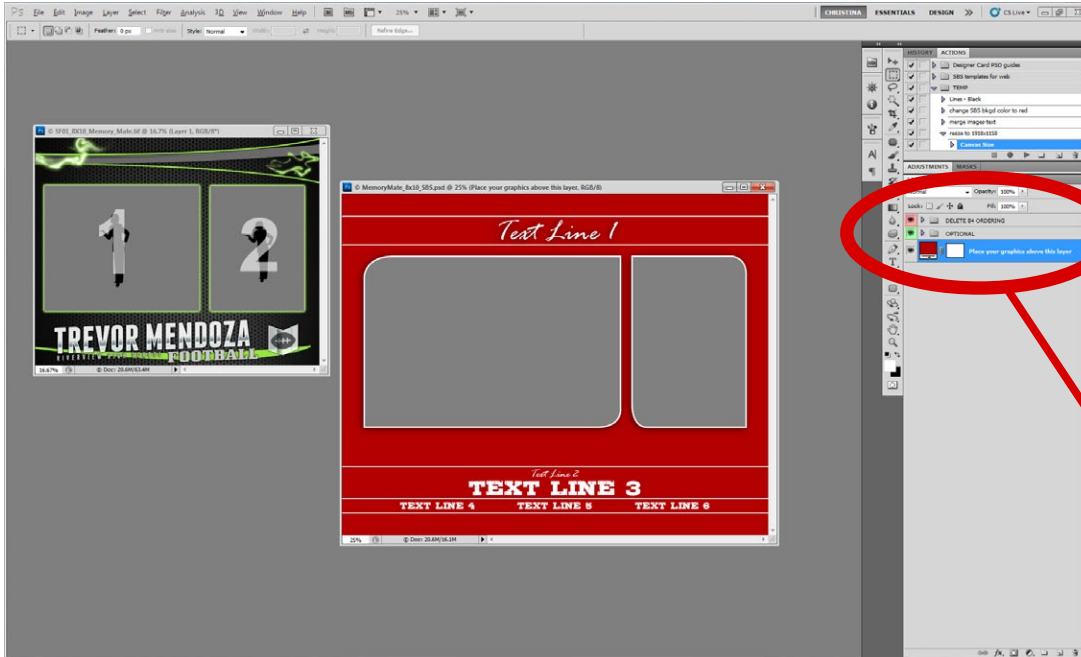

INSTRUCTIONS

Studio Background Templates
ACADEMY SERIES

Open the Studio Background psd file and the graphic you want to use for the background of the template.

You will see a background layer and a red folder named "DELETE B4 ORDERING" in each template. In some templates, you will also see a green "OPTIONAL" folder.

In this example we are using graphics purchased from Graphic Authority. To visit their web site, go to www.graphicauthority.com. Enter the coupon code "HH20" and receive 20% off your order!

Drag the graphic layer(s) you wish to use to the studio background template. They should be placed directly above the red background layer in the template psd.

In this example, the neon green accents have been changed to blue and some of the accent graphics have been resized to better fit around the text lines.

Inside the “OPTIONAL” folder are graphic elements that you may choose to keep on or turn off. If you turn them off, they will not print as part of the final product.

In this example, the optional folder contains a set of horizontal lines. Some work well with the graphics in the background and some do not. The two lines at the top have been turned off as well as one of the lines at the bottom.