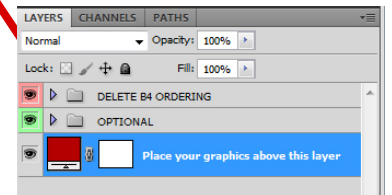

INSTRUCTIONS

Studio Background Templates
ACADEMY SERIES

Open the Studio Background psd file and the graphic you want to use for the background of the template.

You will see a background layer and a red folder named "DELETE B4 ORDERING" in each template. In some templates, you will also see a green "OPTIONAL" folder.