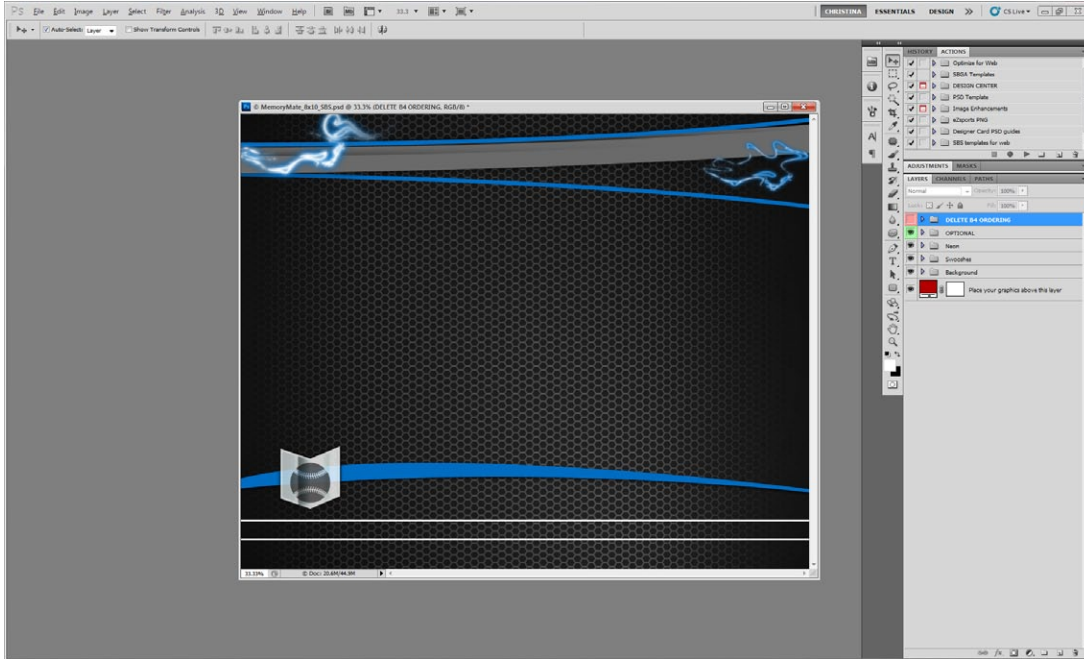

INSTRUCTIONS

Studio Background Templates

ACADEMY SERIES

To prepare for ordering, turn off the “DELETE B4 ORDERING” folder so that only the “OPTIONAL” folder and any graphics you have added are visible.

Flatten the file and save it as a JPEG, quality 12 & baseline “standard”.

Click “OK” when prompted to discard hidden layers.