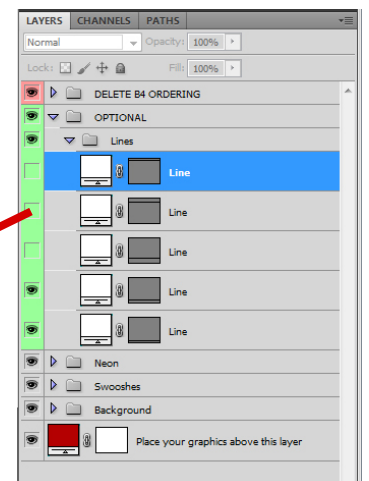

Inside the “OPTIONAL” folder are graphic elements that you may choose to keep on or turn off. If you turn them off, they will not print as part of the final product.

In this example, the optional folder contains a set of horizontal lines. Some work well with the graphics in the background and some do not. The two lines at the top have been turned off as well as one of the lines at the bottom.