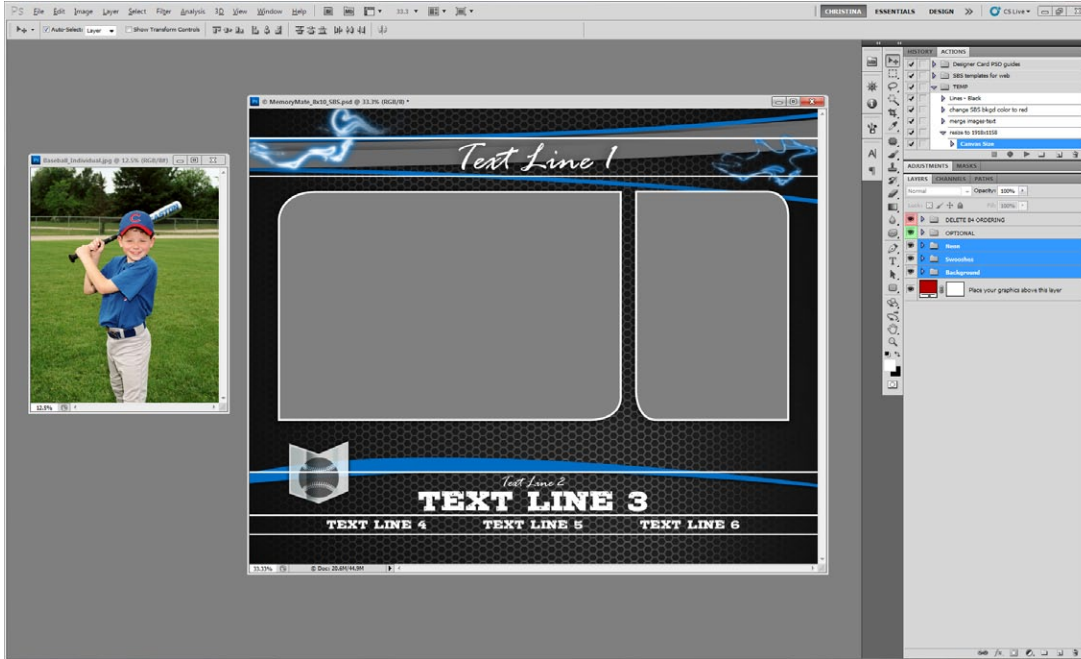

INSTRUCTIONS

Studio Background Templates
ACADEMY SERIES

Open the Studio Background psd file and the graphic you want to use for the background of the template.

You will see a background layer and a red folder named "DELETE B4 ORDERING" in each template. In some templates, you will also see a green "OPTIONAL" folder.

In this example we are using graphics purchased from Graphic Authority. To visit their web site, go to www.graphicauthority.com. Enter the coupon code "HH20" and receive 20% off your order!

Drag the graphic layer(s) you wish to use to the studio background template. They should be placed directly above the red background layer in the template psd.

INSTRUCTIONS

Studio Background Templates
ACADEMY SERIES

If needed, customize the graphics to fit the studio background template and adjust any colors to match the team's colors. It is helpful to open one of the images to color sample from the uniform.

In this example, the optional folder contains a set of horizontal lines. Some work well with the graphics in the background and some do not. The two lines at the top have been turned off as well as one of the lines at the bottom.